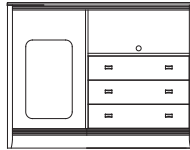

48585-409 Desk

48585-409 Desk

Shown above:
48585-212 End Tables
6000-000Q Sofa

Thomasville
CONTRACT

www.contract.thomasville.com

48585-122 Cocktail Table
36W x 20D x 18H in.
91W x 51D x 46H cm.
Lumber Banded Laminate Top,
KD Construction.

48585-126 Dresser
64⁷/₁₆W x 19³/₄D x 30H in.
165W x 50D x 76H cm.
Six Side-Guided Drawers,
Lumber Banded Laminate Top,
Recessed Back.

48585-206 Mirror
30W x 1¹/₄D x 46H in.
76W x 3D x 117H cm.

48585-212 End Table
20W x 24D x 24H in.
51W x 61D x 61H cm.
Lumber Banded Laminate Top,
KD Construction.

48585-351 Media Chest
42W x 19³/₄D x 36³/₄H in.
107W x 50D x 93H cm.
Three Side-Guided Drawers,
One Stationary Laminate Shelf
Lumber Banded Laminate Top,
Recessed Back.
VCR Space: 38⁷/₁₆W x 6⁹/₁₆H in.
99W x 16H cm.

48585-354 TV Wall Guard
41¹/₂W x 1⁵/₁₆D x 36H in.
104W x 3D x 91H cm.
Wall Hung Only

48585-355 Microfridge Cabinet
56⁹/₁₆W x 23D x 43³/₄H in.
143W x 58D x 111H cm.
Three Side-Guided Drawers,
Two Stationary Laminate Shelves,
Lumber Banded Laminate Top,
Recessed Back at drawers
Maximum Microwave Space:
29¹/₂W x 21³/₄D x 12H in.
75W x 55D x 30H cm.
Maximum Refrigerator Space:
21W x 21³/₄D x 34⁵/₈H in.
53W x 55D x 88H cm.